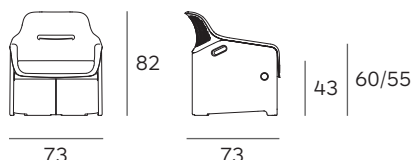

# AVUS club chair

Konstantin Grcic

**PLANK**<sup>®</sup>

Mod. 1920-12

Seduta lounge, base portante e scocca di plastica, imbottitura in schiumato poliuretano ignifuga rivestimenti in pelle naturale.

Lounge chair, base and seat shell in plastic, upholstery in polyurethane foam (flame retardant), covering in natural leather.