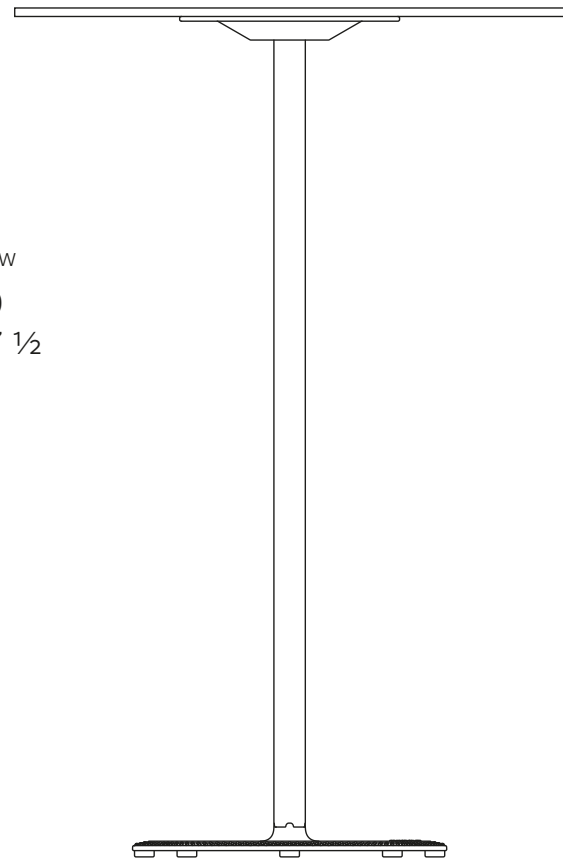

Ø 60 cm  
Ø 23 5/8 inch

FRONT VIEW

60 cm  
23 5/8 inch

TOP VIEW

108 cm  
42 1/2 inch

SIDE VIEW

40 cm  
15 3/4 inch

TOP VIEW  
Ø 70  
Ø 27 1/2

70 cm  
27 1/2 inch

FRONT VIEW

108 cm  
42 1/2 inch

40 cm  
15 3/4 inch

SIDE VIEW

**PLANK**<sup>®</sup>

DIMENSIONS

BON TABLE

MOD. 9382-71

DESIGN BIAGIO CISOTTI & SANDRA LAUBE

SCALE 1:10