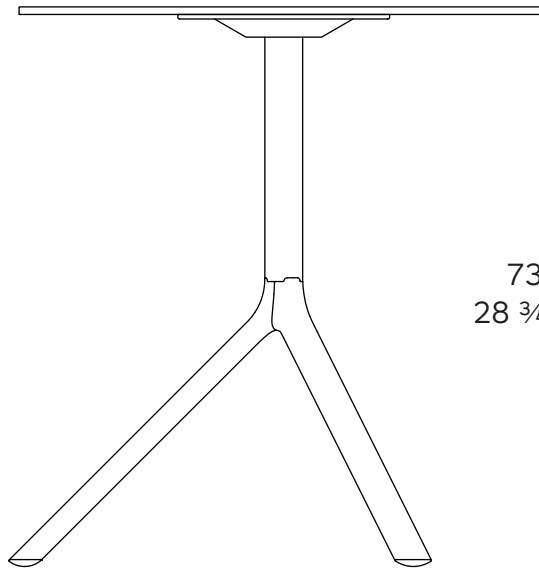

55 cm
21 5/8 inch

SIDE VIEW

71,5 cm
28 1/8 inch

73-74,5 cm
28 3/4-29 3/8 inch