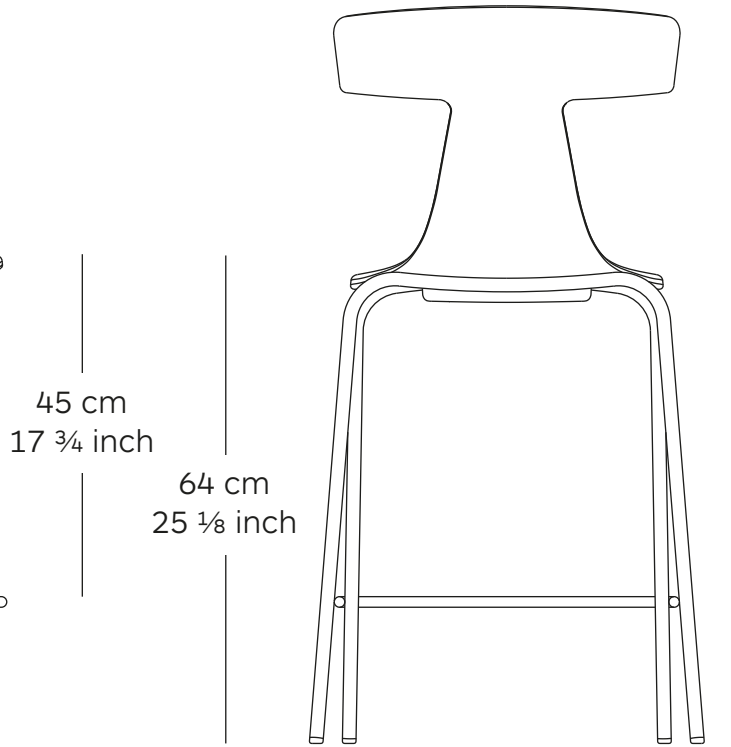

FRONT VIEW
52 cm
20 1/2 inch

SIDE VIEW
47 cm
18 1/2 inch

BACK VIEW

TOP VIEW

110 cm
43 3/8 inch

FRONT VIEW

54 cm
21 1/4 inch

TOP VIEW

45 cm
17 3/4 inch

SIDE VIEW

47 cm
18 1/2 inch

77 cm
30 3/8 inch

BACK VIEW