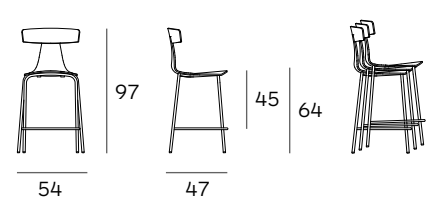

# REMO plastic stool

Konstantin Grcic

**PLANK®**

Mod. 1417-80

Mod. 1417-60

Scocca in polipropilene nei colori nero, bianco, grigio basalto, grigio segnale, blu verdastro, grigio giallastro, blu avion, verde felce, rosso ossido, verde biancastro, rosso corallo, giallo zolfo. Struttura in metallo verniciato a polvere nera. Impilabile.

Polypropylene seat shell in the colours black, white, basalt grey, signal grey, green blue, yellow grey, avion blue, fern green, oxide red, pastel green, coral red, sulfur yellow. Metal frame black powder coated. Stackable.