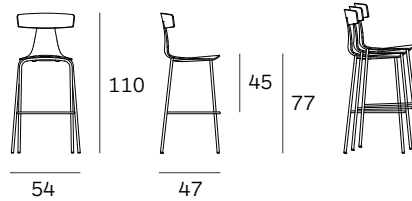

# REMO plastic stool

Konstantin Grcic

**PLANK®**

Mod. 1417-80

Mod. 1417-60

Scocca in polipropilene nei colori nero, bianco, grigio basalto, grigio segnale, blu verdastro, grigio giallastro, blu avion, verde felce, rosso ossido, verde biancastro, rosso corallo, giallo zolfo. Struttura in metallo verniciato a polvere nera. Impilabile.

Polypropylene seat shell in the colours black, white, basalt grey, signal grey, green blue, yellow grey, avion blue, fern green, oxide red, pastel green, coral red, sulfur yellow. Metal frame black powder coated. Stackable.