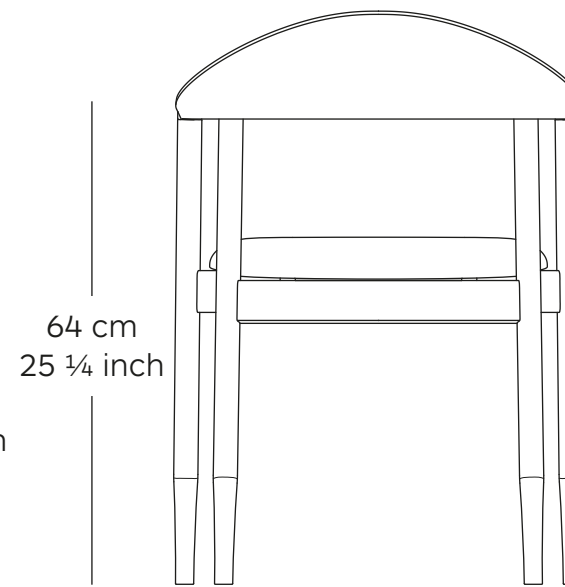

FRONT VIEW

54 cm  
21 1/4 inch

SIDE VIEW

52 cm  
20 1/2 inch

BACK VIEW

TOP VIEW