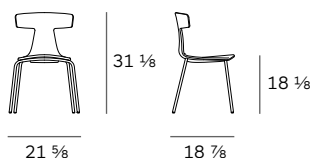

REMO upholstered chair

Konstantin Grcic

PLANK[®]

Mod. 1418-20

Fully upholstered shell with core in recycled polipropilene covered in various fabrics.
Metal frame black powder-coated.

Finishings upholstery

Gabriel Step Melange