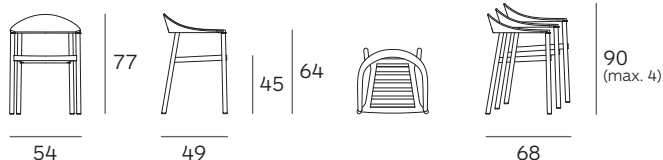

MONZA armchair outdoor

Konstantin Grcic

PLANK[®]

Mod. 1209-40

Poltroncina, struttura in iroko massiccio trattato con olio. Schienale in polipropilene nei colori nero, caffè latte, caramello, marrone terra. Uso esterno ed interno.

Armchair, massive iroko wooden structure, oil treated. Backrest in polypropylene in the colours black, cafe latte, caramel, terra brown. Outdoor and indoor use.

Armlehnstuhl, Gestell aus massivem Iroko, geölt. Rückenlehne aus Polypropylen in Farben schwarz, caffelatte, karamell, terrabraun. Aussen- und Innenbereich.