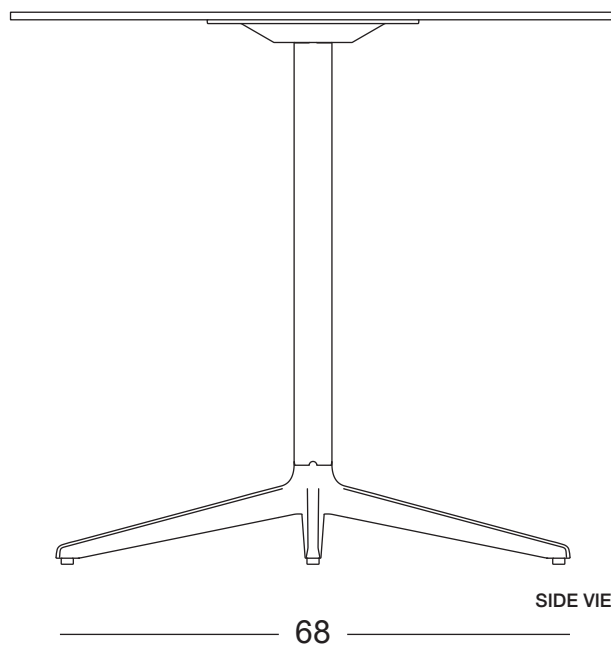

FRONT VIEW

49

80

73-74,5

SIDE VIEW

68

Ø 80

TOP VIEW