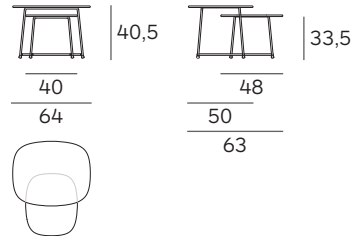

CUP lounge tables

Konstantin Grcic

PLANK[®]

Mod. 9100-51

Tavolini. Struttura metallo cromato o verniciato a polvere nero. Piano in HPL in diverse finiture e colori.

Lounge tables. Metal structure in chrome or black powder coated. Table top in high pressure laminate (HPL) in various finishings and colours.