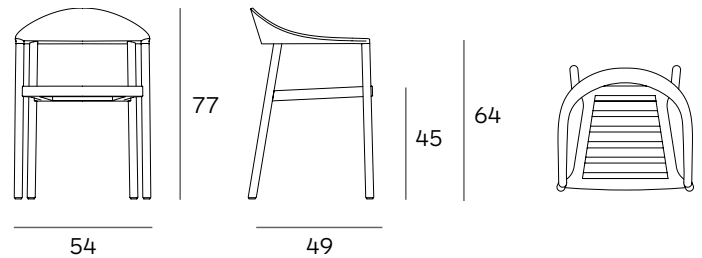

MONZA armchair outdoor design Konstantin Grcic

Mod. 1209-40

Poltroncina, struttura in iroko massiccio trattato con olio.
Schienale in polipropilene nei colori nero, caffè latte,
caramello, marrone terra. Uso esterno ed interno.

Armchair, massive iroko wooden structure, oil treated.
Backrest in polypropylene in the colours black, cafe latte,
caramel, terra brown. Outdoor and Indoor use.

Armlehnstuhl, Gestell aus massivem Iroko, geölt.
Rückenlehne aus Polypropylen in Farben schwarz,
caffelatte, karamell, terrabraun. Aussen- und Innenbereich.