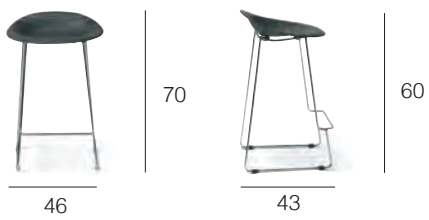

## STELLA

design Biagio Cisotti, Sandra Laube

mod.8350-00

mod.8350-60

Sgabello, telaio in metallo cromato, scocca in legno multistrato curvato tridimensionale, impiallacciato con blackwood, moccawood o faggio.

Barstool, chrome plated metal structure, seat shell made in three-dimensional plywood moulding, veneered with blackwood, moccawood or beech.

Barhocker, Metallgestell verchromt, Sitzschale in 3D Formholz furniert mit Blackwood, Moccawood oder Buche.